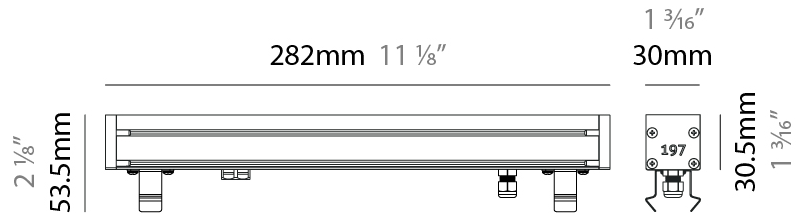

E12I0056-

base number   Color   Lens
Temperature   Options

1. To build a product code in our configurator select the specify button on the base model # product page
2. To build a manual product code on this datasheet choose from the options listed below in blue font and add the suffix to the base model #

GENERAL

Series: Slash 30
Brand: Unonovesette
Division: Exterior
Mounting Type: Recessed
Mounting Location: In-Ground
Subcategory: Wallwash

PHYSICAL

Shape: Rectangle
Length (mm): 282
Length (in): 11 1/8
Width (mm): 30
Width (in): 1 3/16
Height (mm): 53.5
Height (in): 2 1/8
Light Distribution: Adjustable / Direct
Weight (kg): 0.46
Weight (lbs): 1.014
Diffuser: Extra clear tempered 6mm
Fixture Finish: ANA
Fixture Material: Extruded Aluminum
Cable Details: IP68 30cm Cable with Easy Lock system

ELECTRICAL

Lamp Type: LED
Input Wattage (W): 4.18
Total Output Wattage (W): 3.27
Dimming: Non-Dimmable
Driver Included: No
Driver Location: Remote
Driver Type: Constant Voltage - Universal
Driver Class: Class 2
Input Voltage (V): 120 - 277
Output Voltage (V): 24
Upon Request: Phase Dimming (120Vac only) / 0-10V Dimming

LED

Color Temperature (*K): 2200 / 2700 / 3000 / 4000
Max. Delivered Lumen (lm): 315 (3000K)
CRI: >90 CRI
Lamp Life (hrs): 100000

OPTICAL

Optic°: 12 / 21 / 31 / 46 / 13x36
Adjustability: Tilt ±20°

RATINGS AND CERTIFICATIONS

Certified By: Certified for North American Standards
IP rating: IP67
IK Rating: IK06